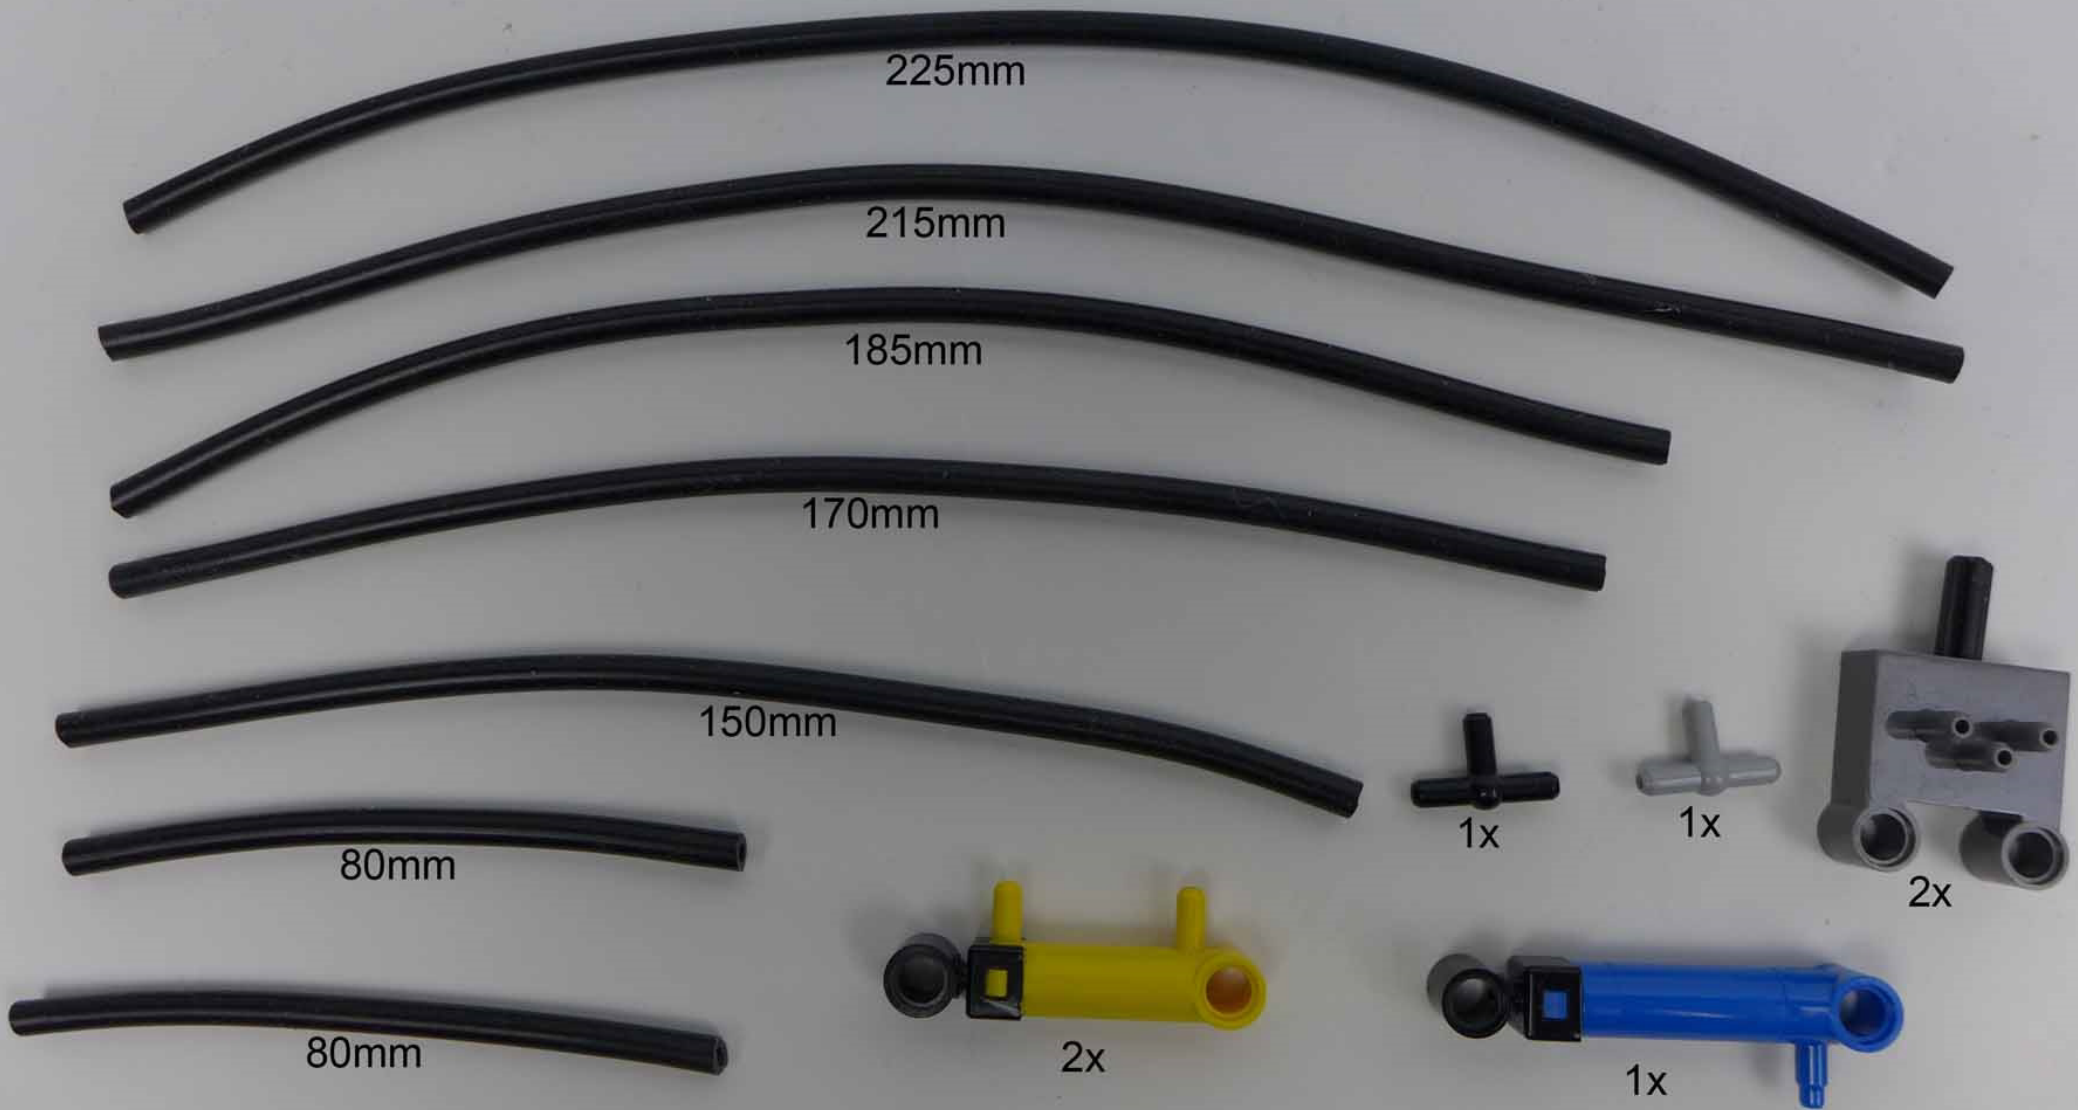

INSTRUCTIONS

+ 4x 3713 bush in lbg

10x

1x

7x

3x

3x

7x

8x

9x

13x

31x

40x

8x

14x

19x

2x

1x

1x

1x

1x

2x

764 parts

170mm

150mm

225mm

215mm

80mm

80mm

185mm